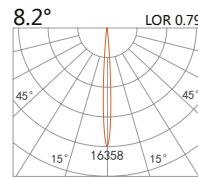

# Recessed Accent Light PICTOR Adjustable Trimless

white grey black

105x105(Cut out)

**223 339**  
LED Power 8W Colour Temp 2700/3000K 4000/5000K Luminous 754lm 754lm

LIGHT DISTRIBUTION For 3000k

**223 340**  
LED Power 13W Colour Temp 2700/3000K 4000/5000K Luminous 1425lm 1526lm

105x105(Cut out)

**223 341**  
LED Power 18W Colour Temp 2700/3000K 4000/5000K Luminous 2087lm 2087lm

LIGHT DISTRIBUTION For 3000k