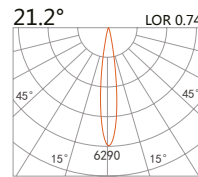

# Recessed Accent Light PICTOR Adjustable Trimless

white grey black

105x105(Cut out)

**223 339**  
LED Power 8W Colour Temp 2700/3000K 4000/5000K Luminous 754lm 754lm

LIGHT DISTRIBUTION For 3000k

**223 340**  
LED Power 13W Colour Temp 2700/3000K 4000/5000K Luminous 1425lm 1526lm

105x105(Cut out)

**223 341**  
LED Power 18W Colour Temp 2700/3000K 4000/5000K Luminous 2087lm 2087lm

LIGHT DISTRIBUTION For 3000k