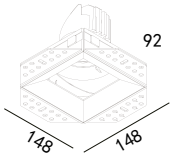

# Recessed Accent Light PICTOR Adjustable Trimless

white grey black

105x105(Cut out)

**223 339**  
LED Power 8W Colour Temp 2700/3000K 4000/5000K Luminous 754lm 754lm

LIGHT DISTRIBUTION For 3000k

**223 340**  
LED Power 13W Colour Temp 2700/3000K 4000/5000K Luminous 1425lm 1526lm

105x105(Cut out)

**223 341**  
LED Power 18W Colour Temp 2700/3000K 4000/5000K Luminous 2087lm 2087lm

LIGHT DISTRIBUTION For 3000k