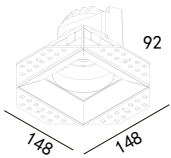

# Recessed Accent Light PICTOR Adjustable Trimless

white grey black

105x105(Cut out)

**223 339**  
LED Power 8W Colour Temp 2700/3000K 4000/5000K Luminous 754lm 754lm

LIGHT DISTRIBUTION For 3000k

**223 340**  
LED Power 13W Colour Temp 2700/3000K 4000/5000K Luminous 1425lm 1526lm

105x105(Cut out)

**223 341**  
LED Power 18W Colour Temp 2700/3000K 4000/5000K Luminous 2087lm 2087lm

LIGHT DISTRIBUTION For 3000k