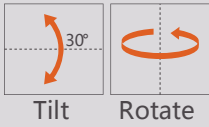

# Recessed Accent Light PICTOR Adjustable Trimless

white grey black

105x105(Cut out)

**223 339**  
LED Power 8W Colour Temp 2700/3000K 4000/5000K Luminous 754lm 754lm

LIGHT DISTRIBUTION For 3000k

**223 340**  
LED Power 13W Colour Temp 2700/3000K 4000/5000K Luminous 1425lm 1526lm

105x105(Cut out)

**223 341**  
LED Power 18W Colour Temp 2700/3000K 4000/5000K Luminous 2087lm 2087lm

LIGHT DISTRIBUTION For 3000k