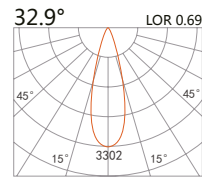

# Recessed Accent Light PICTOR Adjustable Trimless

white grey black

105x105(Cut out)

**223 339**  
LED Power 8W Colour Temp 2700/3000K 4000/5000K Luminous 754lm 754lm

LIGHT DISTRIBUTION For 3000k

**223 340**  
LED Power 13W Colour Temp 2700/3000K 4000/5000K Luminous 1425lm 1526lm

105x105(Cut out)

**223 341**  
LED Power 18W Colour Temp 2700/3000K 4000/5000K Luminous 2087lm 2087lm

LIGHT DISTRIBUTION For 3000k